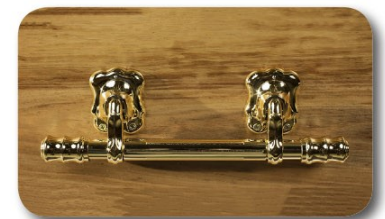

Pinegrove Funerals

Frederick

- Single raised lid
- Maple coloured timber veneer
- High gloss finish
- Silver coloured swing bar handles
- Satin drapery

Pinegrove Funerals

Enviro

- Flat lid
- Solid plantation grown pine
- Rope handles and wooden dowels
- Unbleached calico lining

Pinegrove Funerals

Swan

- Single raised lid
- Gloss white colour
- Quality swing bar gold coloured handles
- Satin drapery

Pinegrove Funerals

Sheffield

- Double raised lid
- Rosewood coloured timber veneer
- High gloss finish
- Satin drapery

Pinegrove Funerals

Cambridge

- Solid plantation pine
- Oak gloss finish
- Double raised lid
- Satin drapery

Pinegrove Funerals

Blackwood

- Single raised lid
- Solid Tasmanian blackwood
- Fluted mould carved ends
- Low sheen with a natural finish
- Satin drapery

Pinegrove Funerals

Rosewood Casket

- Solid plantation pine with rosewood gloss finish
- Full couch foam mattress
- Carved sides and base mould
- Deluxe satin drapery

Pinegrove Funerals

Pearl Casket

- Solid plantation pine
- Full couch foam mattress
- White pearl finish
- Deluxe satin drapery